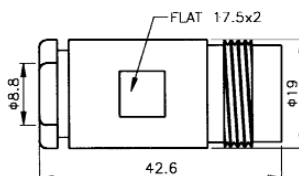

JACK CLAMP TYPE

Part Number

2730-47945