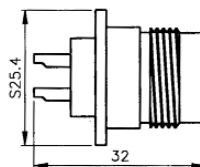

JACK PANEL MOUNT

Part Number
2730-47957