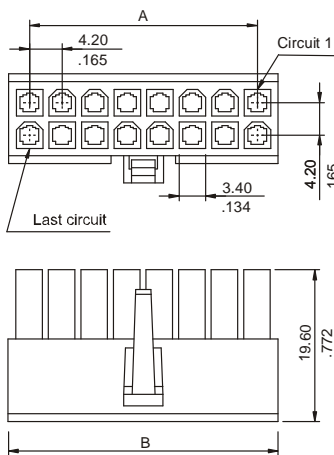

4.20mm MINI POWER RECEPTACLE

6740 SERIES. For High Current / High Density

Features

- Available in 2 through 24 circuits
- Positive housing lock for secure mating retention
- Material: Nylon UL 94 V-2, or Nylon UL 94V-0 available
- For free hanging or panel mounted. Colour: Natural
- 4.20mm centre spacing wire to wire connector
- Mates with 6741, 6742, 6743, 6744, 6746 and 6747 series crimp terminals
- Low engagement force terminals in natural colour
- For **GWT** option (Glow Wire Test Approval), please add **E** at the end of Part Number (Example: 6740-XXXXE)

Dimensional Information

Ordering and Dimensional Information

RECEPTACLE CONNECTOR

PLUG CONNECTOR

RECEPTACLE

Circuit Size	Current Rating Amps	Part Number		Dimensions			
		UL 94V-0	UL 94V-2	A	B	C	D
2	9	6740 - 1020	6740 - 1021	-	5.50 (0.217)	-	-
4	8	6740 - 1040	6740 - 1041	4.20 (0.156)	9.70 (0.382)	-	-
6	8	6740 - 1060	6740 - 1061	8.40 (0.331)	13.90 (0.547)	-	-
8	7	6740 - 1080	6740 - 1081	12.60 (0.496)	18.10 (0.713)	-	-
10	7	6740 - 1100	6740 - 1101	16.80 (0.661)	22.30 (0.878)	-	-
12	6	6740 - 1120	6740 - 1121	21.00 (0.827)	26.50 (1.043)	-	-
14	6	6740 - 1140	6740 - 1141	25.20 (0.992)	30.70 (1.209)	-	-
16	6	6740 - 1160	6740 - 1161	29.40 (1.157)	34.90 (1.374)	-	-
18	6	6740 - 1180	6740 - 1181	33.60 (1.322)	39.10 (1.539)	-	-
20	6	6740 - 1200	6740 - 1201	37.80 (1.487)	43.30 (1.705)	-	-
22	6	6740 - 1220	6740 - 1221	42.00 (1.652)	47.50 (1.870)	-	-
24	6	6740 - 1240	6740 - 1241	46.20 (1.817)	51.70 (2.035)	-	-