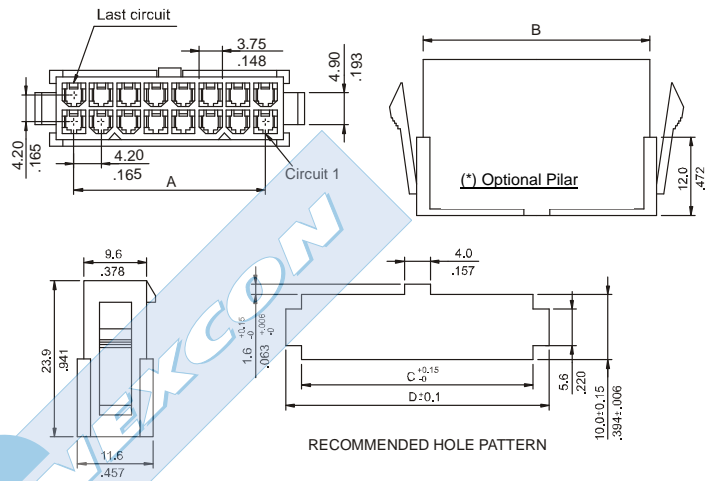

4.20mm MINI POWER RECEPTACLE

6740 SERIES. For High Current / High Density

Features

- Available in 2 through 24 circuits
- Positive housing lock for secure mating retention
- Material: Nylon UL 94 V-2, or Nylon UL 94V-0 available
- For free hanging or panel mounted. Colour: Natural
- 4.20mm centre spacing wire to wire connector
- Mates with 6741, 6742, 6743, 6744, 6746 and 6747 series crimp terminals
- Low engagement force terminals in natural colour
- For **GWT** option (Glow Wire Test Approval), please add **E** at the end of Part Number (Example: 6740-XXXXE)

Dimensional Information

Ordering and Dimensional Information

RECEPTACLE CONNECTOR

PLUG CONNECTOR

RECEPTACLE

Circuit Size	Current Rating Amps	Part Number		Dimensions			
		UL 94V-0	UL 94V-2	A	B	C	D
2	9	6740 - 1020	6740 - 1021	-	5.50 (0.217)	-	-
4	8	6740 - 1040	6740 - 1041	4.20 (0.156)	9.70 (0.382)	-	-
6	8	6740 - 1060	6740 - 1061	8.40 (0.331)	13.90 (0.547)	-	-
8	7	6740 - 1080	6740 - 1081	12.60 (0.496)	18.10 (0.713)	-	-
10	7	6740 - 1100	6740 - 1101	16.80 (0.661)	22.30 (0.878)	-	-
12	6	6740 - 1120	6740 - 1121	21.00 (0.827)	26.50 (1.043)	-	-
14	6	6740 - 1140	6740 - 1141	25.20 (0.992)	30.70 (1.209)	-	-
16	6	6740 - 1160	6740 - 1161	29.40 (1.157)	34.90 (1.374)	-	-
18	6	6740 - 1180	6740 - 1181	33.60 (1.322)	39.10 (1.539)	-	-
20	6	6740 - 1200	6740 - 1201	37.80 (1.487)	43.30 (1.705)	-	-
22	6	6740 - 1220	6740 - 1221	42.00 (1.652)	47.50 (1.870)	-	-
24	6	6740 - 1240	6740 - 1241	46.20 (1.817)	51.70 (2.035)	-	-