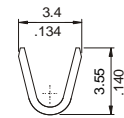

POWER CRIMP TERMINAL

7553 SERIES. AWG 18-24. Multi-Contact

Features

- High current carrying capacity
- Wire ranges: AWG 18-24
- Material: Pre-tinned phosphor bronze
- Used in 7555 series housing
- Mates with 1.56mm (.061") round pin
- Multi-contact

Dimensional Information

Ordering and Dimensional Information

Reel Quantity	Part Number	Material	Wire Ranges	Insulation Diameter
5,000Pcs (Reel)	7553 - 2000	Pre-tinned phosphor bronze	AWG 18 - 24	2.48(0.098) max.
Loose Piece	7553 - 2001	Pre-tinned phosphor bronze	AWG 18 - 24	2.48(0.098) max.