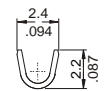

Dimensional Information

Ordering and Dimensional Information

Reel Quantity	Part Number	Material	Wire Ranges	Insulation Diameter
5,000Pcs (Reel)	7553 - 2000	Pre-tinned phosphor bronze	AWG 18 - 24	2.48(0.098) max.
Loose Piece	7553 - 2001	Pre-tinned phosphor bronze	AWG 18 - 24	2.48(0.098) max.

SEC. A-A

SEC. B-B