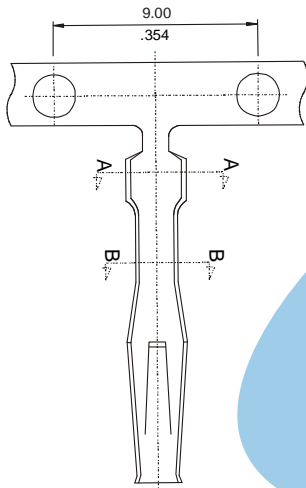

POWER CRIMP TERMINAL

7553 SERIES. AWG 18-24. Multi-Contact

Features

- High current carrying capacity
- Wire ranges: AWG 18-24
- Material: Pre-tinned phosphor bronze
- Used in 7555 series housing
- Mates with 1.56mm (.061") round pin
- Multi-contact

Dimensional Information

Ordering and Dimensional Information

Reel Quantity	Part Number	Material	Wire Ranges	Insulation Diameter
5,000Pcs (Reel)	7553 - 2000	Pre-tinned phosphor bronze	AWG 18 - 24	2.48(0.098) max.
Loose Piece	7553 - 2001	Pre-tinned phosphor bronze	AWG 18 - 24	2.48(0.098) max.