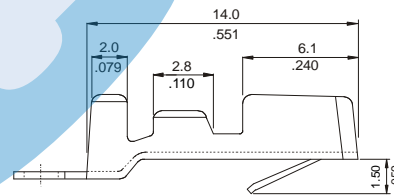

POWER CRIMP TERMINAL

7553 SERIES. AWG 18-24. Multi-Contact

Features

- High current carrying capacity
- Wire ranges: AWG 18-24
- Material: Pre-tinned phosphor bronze
- Used in 7555 series housing
- Mates with 1.56mm (.061") round pin
- Multi-contact

Dimensional Information

Ordering and Dimensional Information

Reel Quantity	Part Number	Material	Wire Ranges	Insulation Diameter
5,000Pcs (Reel)	7553 - 2000	Pre-tinned phosphor bronze	AWG 18 - 24	2.48(0.098) max.
Loose Piece	7553 - 2001	Pre-tinned phosphor bronze	AWG 18 - 24	2.48(0.098) max.