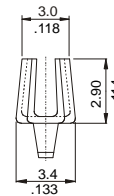

POWER CRIMP TERMINAL

7553 SERIES. AWG 18-24. Multi-Contact

Features

- High current carrying capacity
- Wire ranges: AWG 18-24
- Material: Pre-tinned phosphor bronze
- Used in 7555 series housing
- Mates with 1.56mm (.061") round pin
- Multi-contact

Dimensional Information

Ordering and Dimensional Information

Reel Quantity	Part Number	Material	Wire Ranges	Insulation Diameter
5,000Pcs (Reel)	7553 - 2000	Pre-tinned phosphor bronze	AWG 18 - 24	2.48(0.098) max.
Loose Piece	7553 - 2001	Pre-tinned phosphor bronze	AWG 18 - 24	2.48(0.098) max.

SEC. A-A

SEC. B-B